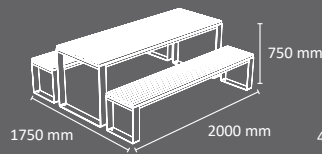

MALAGA Picnic

BOARDS

Tropical Wood   RecyPlast
(Recycled Plastic)

STRUCTURE

manufactured by
Cervic Environment

JOINTING KIT

(accessory to joint benches and table)

DETAIL

BOARDS MATERIALS

Tropical Wood

RecyPlast
(Recycled Plastic)