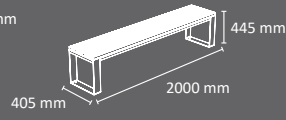

MALAGA Picnic

BOARDS

Tropical Wood   RecyPlast
(Recycled Plastic)

STRUCTURE

manufactured by
Cervic Environment

JOINTING KIT

(accessory to joint benches and table)

DETAIL

BOARDS MATERIALS

Tropical Wood

RecyPlast
(Recycled Plastic)