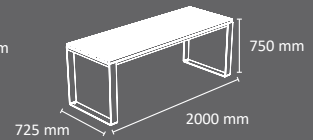

MALAGA Picnic

BOARDS

Tropical Wood   RecyPlast
(Recycled Plastic)

STRUCTURE

manufactured by
Cervic Environment

JOINTING KIT

(accessory to joint benches and table)

DETAIL

BOARDS MATERIALS

Tropical Wood

RecyPlast
(Recycled Plastic)