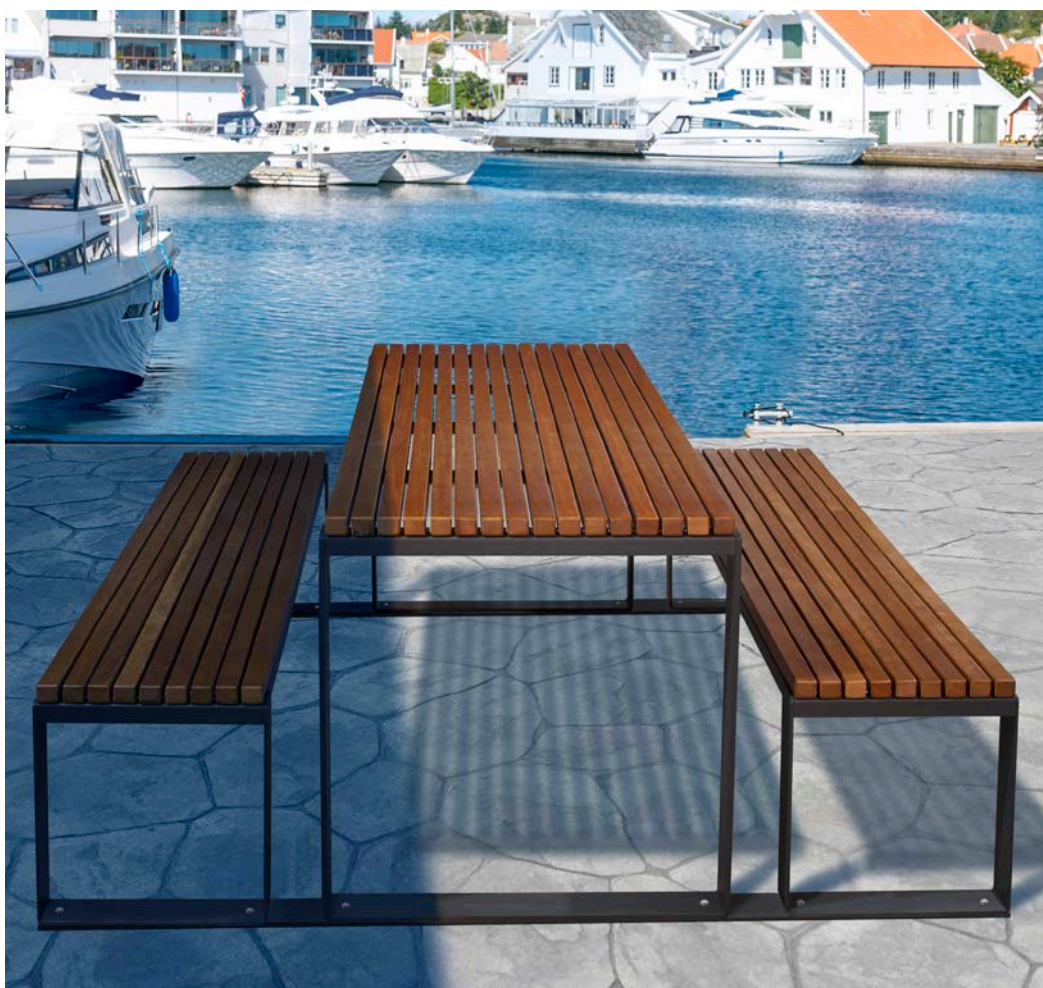

DETAIL

Finxing Detail

BOARDS MATERIALS

Tropical Wood

RecyPlast
(Recycled Plastic)

- Picnic set consisting of a table and two benches. (Table and benches can be ordered separately).
 - Available in two versions:
 - a) Wood.
 - b) Recyplast-Recycled Plastic (does not require maintenance) **
 - ** Version especially recommended for promenades, coastal areas or places with high exposure to saline corrosion.
 - Adapted for handicapped people: the sides of the table have a width that allows access with a wheelchair.
 - Two installation options:
 - a) Independent: Benches and table each fixed independently to the ground by 4 M8 expanding bolts (included).
 - b) Joined set: Benches and table joined by a joining kit (sold separately) that allows the form of a set with the three elements (advisable to be installed in those places where it is not desired or not possible to fix the set to the ground). The joined set can also be anchored to the ground using 4 M8 expanding bolts (included).
 - Accessory: bench and table joining kit.
 - Support structure made of 3, 5 and 10mm thick galvanized and pickled steel with anticorrosive primer rich in zinc and thermo-heating polyester powder coated finish.
 - Table top and seating area made of:
 - a) Tropical wood protected by water-based "lassure".
 - b) Recycled plastic from post-consumer plastic waste (recyplast).
 - Delivered assembled or unassembled according to the needs and requirements of the customer.
 - Part of the Malaga street furniture collection: Bench, Litter Bin, Planter and Chaise longue.
 - Guaranteed reliability: this product has satisfactorily exceeded functionality and endurance tests under real environmental and usage conditions.
-