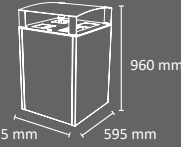

Easy
Empty

METAL

WOOD

REPLAST

WPC

180L Wood, RePlast &
WPC with rainhood

595 mm 595 mm

93kg

180L Metal
with rainhood

595 mm 595 mm

43kg

180L Wood,
RePlast & WPC

595 mm 595 mm

83kg

180L Metal

595 mm 595 mm

38kg

COLLECTION SYSTEM

Metal Inners
Liners

RAINHOOD (accessory)

- Multiwaste bin with 180L capacity.
- Suitable for 2, 3 or 4 waste (90Lx2, 45x2+90L, 45Lx4).
- Available 4 versions:
 - 1) Metal (made entirely of steel)
 - 2) Recycled plastic (mixed version made of steel and recycled plastic-RePlast).
 - 3) WPC-Composite wood brushed (mixed version made of steel and ecological composite wood).
 - 4) Wood (mixed version made of steel and tropical wood).
- Available with or without rainhood (accessory).
- Collection system: metal inners liners with elastic band to keep the bag in place.
- Hinged top lid with waste identification and protected by a lock.
- Metal parts made of 1.5mm and 3mm thick galvanized steel and with a thermo-heating polyester powder coated finish.
- Boards made of:
 - a) Recycled plastic from post-consumer plastic waste (RePlast).***
 - c) WPC-Ecological composite wood brushed from recycled vegetable waste and polymers.***
 - c) Tropical wood protected by water-based "lassure".