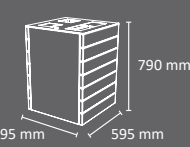

Easy
Empty

METAL

WOOD

REPLAST

WPC

180L Wood, RePlast &
WPC with rainhood

595 mm 595 mm

93kg

180L Metal
with rainhood

595 mm 595 mm

43kg

180L Wood,
RePlast & WPC

595 mm 595 mm

83kg

180L Metal

595 mm 595 mm

38kg

COLLECTION SYSTEM

Metal Inners
Liners

RAINHOOD (accessory)

- Multiwaste bin with 180L capacity.
- Suitable for 2, 3 or 4 waste (90Lx2, 45x2+90L, 45Lx4).
- Available 4 versions:
 - 1) Metal (made entirely of steel)
 - 2) Recycled plastic (mixed version made of steel and recycled plastic-RePlast).
 - 3) WPC-Composite wood brushed (mixed version made of steel and ecological composite wood).
 - 4) Wood (mixed version made of steel and tropical wood).
- Available with or without rainhood (accessory).
- Collection system: metal inners liners with elastic band to keep the bag in place.
- Hinged top lid with waste identification and protected by a lock.
- Metal parts made of 1.5mm and 3mm thick galvanized steel and with a thermo-heating polyester powder coated finish.
- Boards made of:
 - a) Recycled plastic from post-consumer plastic waste (RePlast).***
 - c) WPC-Ecological composite wood brushed from recycled vegetable waste and polymers.***
 - c) Tropical wood protected by water-based "lassure".