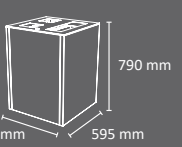

180L Metal
with rainhood

595 mm 595 mm

43kg

180L Wood,
RePlast & WPC

595 mm 595 mm

83kg

180L Metal

595 mm 595 mm

38kg

COLLECTION SYSTEM

Metal Inners
Liners

RAINHOOD (accessory)

- Multiwaste bin with 180L capacity.
- Suitable for 2, 3 or 4 waste (90Lx2, 45x2+90L, 45Lx4).
- Available 4 versions:
 - 1) Metal (made entirely of steel)
 - 2) Recycled plastic (mixed version made of steel and recycled plastic-RePlast).
 - 3) WPC-Composite wood brushed (mixed version made of steel and ecological composite wood).
 - 4) Wood (mixed version made of steel and tropical wood).
- Available with or without rainhood (accessory).
- Collection system: metal inners liners with elastic band to keep the bag in place.
- Hinged top lid with waste identification and protected by a lock.
- Metal parts made of 1.5mm and 3mm thick galvanized steel and with a thermo-heating polyester powder coated finish.
- Boards made of:
 - a) Recycled plastic from post-consumer plastic waste (RePlast).***
 - c) WPC-Ecological composite wood brushed from recycled vegetable waste and polymers.***
 - c) Tropical wood protected by water-based "lassure".