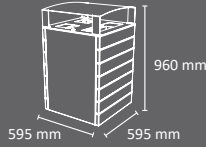

Easy
Empty

METAL

WOOD

REPLAST

WPC

180L Wood, RePlast &
WPC with rainhood

595 mm 595 mm

93kg

180L Metal
with rainhood

595 mm 595 mm

43kg

180L Wood,
RePlast & WPC

595 mm 595 mm

83kg

180L Metal

595 mm 595 mm

38kg

COLLECTION SYSTEM

Metal Inners
Liners

RAINHOOD (accessory)

- Multiwaste bin with 180L capacity.
- Suitable for 2, 3 or 4 waste (90Lx2, 45x2+90L, 45Lx4).
- Available 4 versions:
 - 1) Metal (made entirely of steel)
 - 2) Recycled plastic (mixed version made of steel and recycled plastic-RePlast).
 - 3) WPC-Composite wood brushed (mixed version made of steel and ecological composite wood).
 - 4) Wood (mixed version made of steel and tropical wood).
- Available with or without rainhood (accessory).
- Collection system: metal inners liners with elastic band to keep the bag in place.
- Hinged top lid with waste identification and protected by a lock.
- Metal parts made of 1.5mm and 3mm thick galvanized steel and with a thermo-heating polyester powder coated finish.
- Boards made of:
 - a) Recycled plastic from post-consumer plastic waste (RePlast).***
 - c) WPC-Ecological composite wood brushed from recycled vegetable waste and polymers.***
 - c) Tropical wood protected by water-based "lassure".