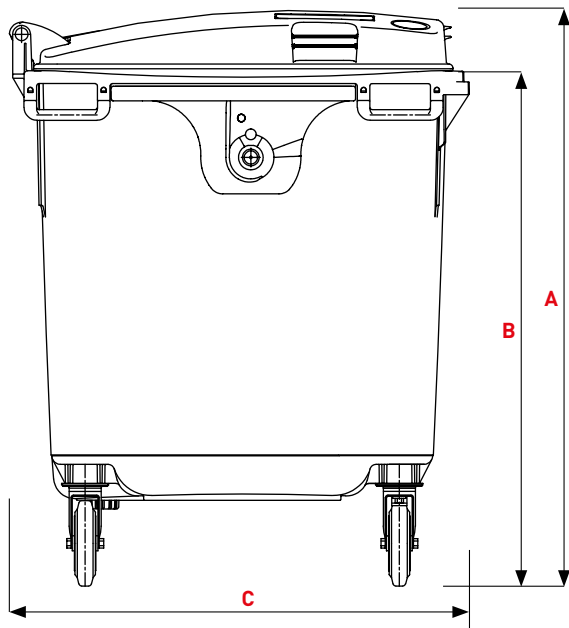

CITYBAC®

1100L FL

SULO®

Citybac® 1100L Flat Lid

PRODUCT DETAILS

- 1 Flat Lid
- 2 Handle / recessed grip
- 3 Lid handles lateral 2x
- 4 Handles with handle bar, rear 2x
- 5 Marking areas

- A Body
- B DIN comb lifting system, double stage
- C Stacking ribs
- D SULO sticker / Marking areas
- E Ergonomic handles lateral 4x
- F Chip nest as standard
- G Lifting trunnion
- H Functional castors 2x
- I Double stop break 2x
- J Castors 2x

**FLAT LID****Dimensions (mm)**

A Height total ~	1330
B Upper comb edge ~	1205
C Bin depth ~	1128
D Width total ~	1370

Weights

Nominal volume (L)	1100
Empty weight (kg) ~	50
Max. filling weight (kg) ~	440
Max. total weight (kg) ~	510

FLAT LID - LID-IN-LID**Dimensions (mm)**

A Height total ~	1330
B Upper comb edge ~	1205
C Bin depth ~	1075
D Width total ~	1370

Weights

Nominal volume (L)	1100
Empty weight (kg) ~	50
Max. filling weight (kg) ~	440
Max. total weight (kg) ~	510