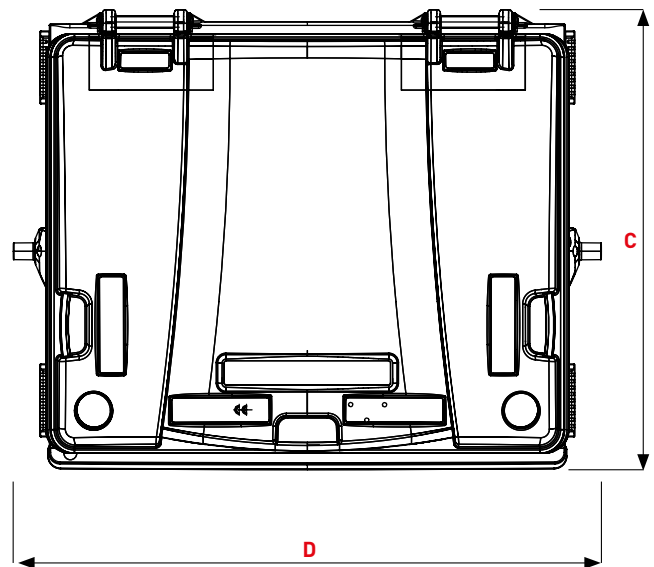

CITYBAC®

1100L FL

SULO®

Citybac® 1100L Flat Lid

PRODUCT DETAILS

- 1 Flat Lid
- 2 Handle / recessed grip
- 3 Lid handles lateral 2x
- 4 Handles with handle bar, rear 2x
- 5 Marking areas

- A Body
- B DIN comb lifting system, double stage
- C Stacking ribs
- D SULO sticker / Marking areas
- E Ergonomic handles lateral 4x
- F Chip nest as standard
- G Lifting trunnion
- H Functional castors 2x
- I Double stop break 2x
- J Castors 2x

**FLAT LID****Dimensions (mm)**

A Height total ~	1330
B Upper comb edge ~	1205
C Bin depth ~	1128
D Width total ~	1370

Weights

Nominal volume (L)	1100
Empty weight (kg) ~	50
Max. filling weight (kg) ~	440
Max. total weight (kg) ~	510

FLAT LID - LID-IN-LID**Dimensions (mm)**

A Height total ~	1330
B Upper comb edge ~	1205
C Bin depth ~	1075
D Width total ~	1370

Weights

Nominal volume (L)	1100
Empty weight (kg) ~	50
Max. filling weight (kg) ~	440
Max. total weight (kg) ~	510